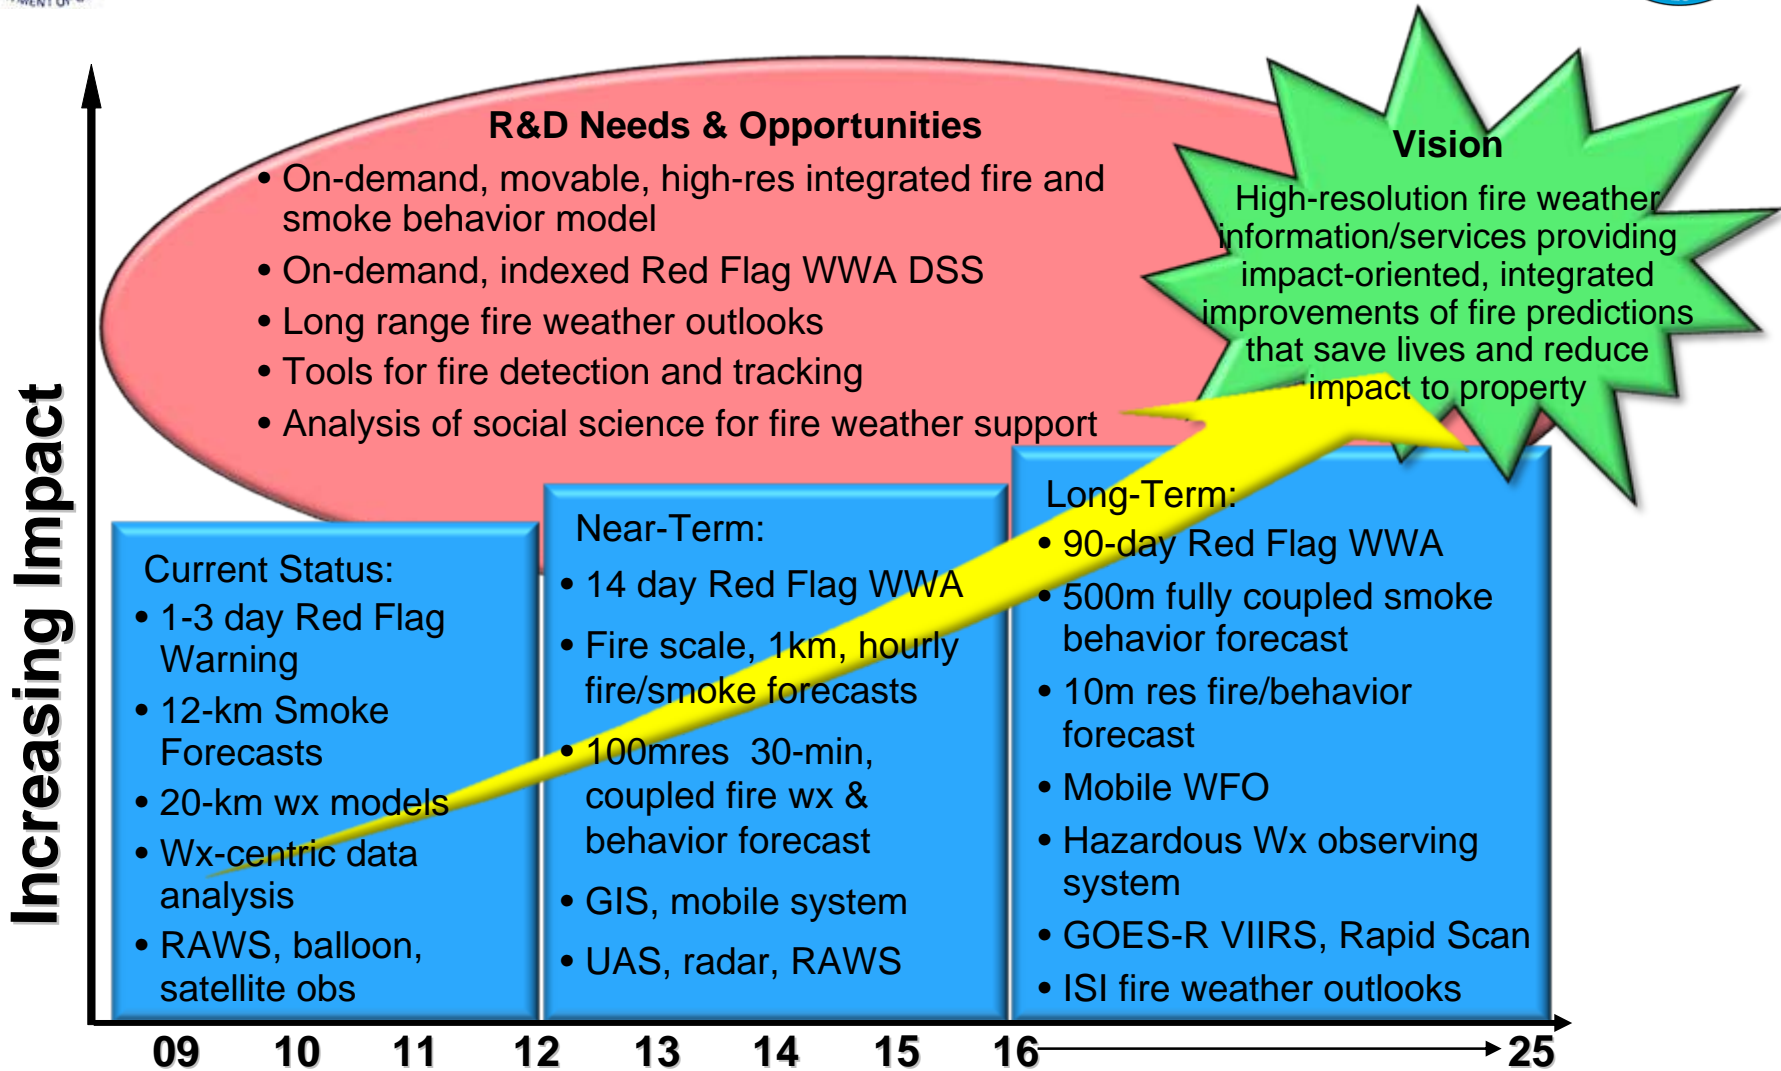

Focus Area Team Summary: Fire Weather